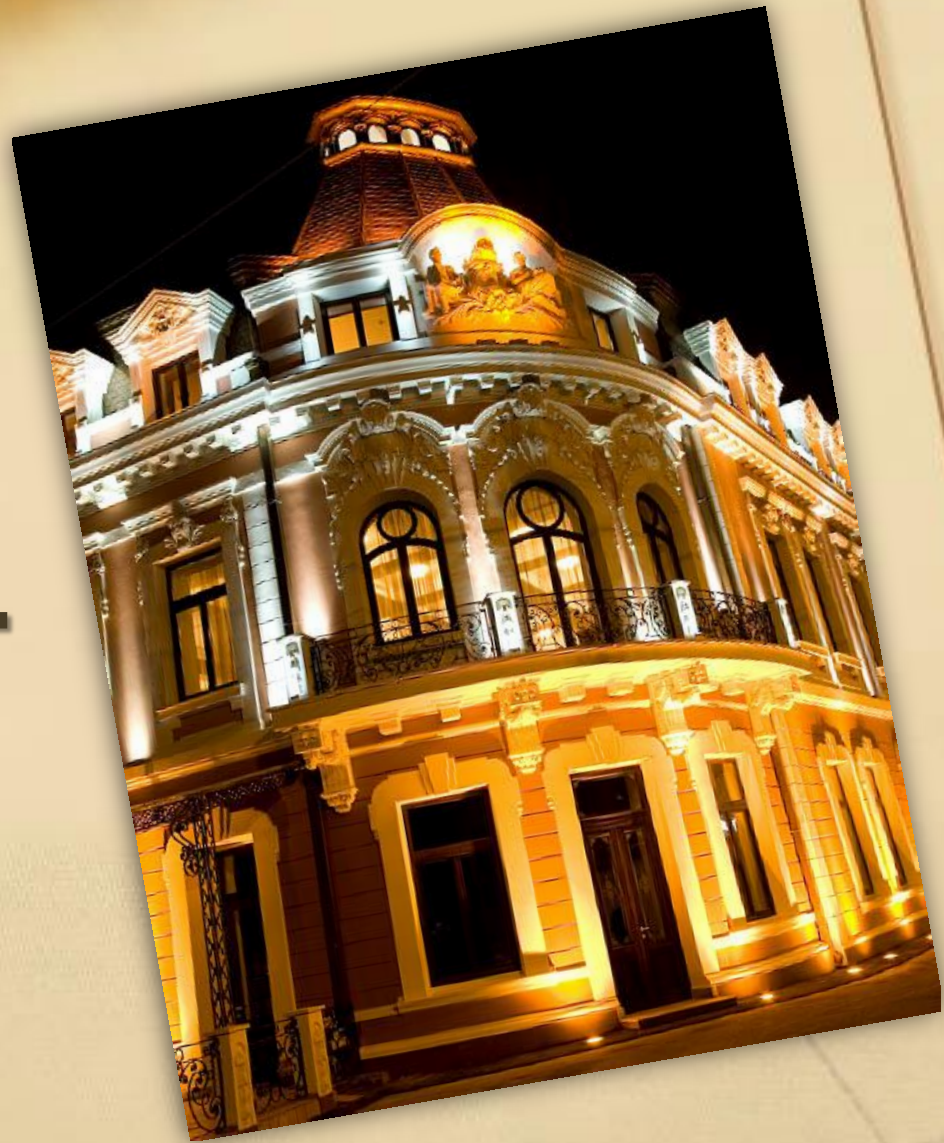

A background image featuring a vintage-style map with a compass rose in the upper left corner. The map shows geographical outlines and some text, including "CAFE SABA" and "MONTICRISTO".

HOTEL SELECT

designed, projected, manufactured by MonteCristo Mobili